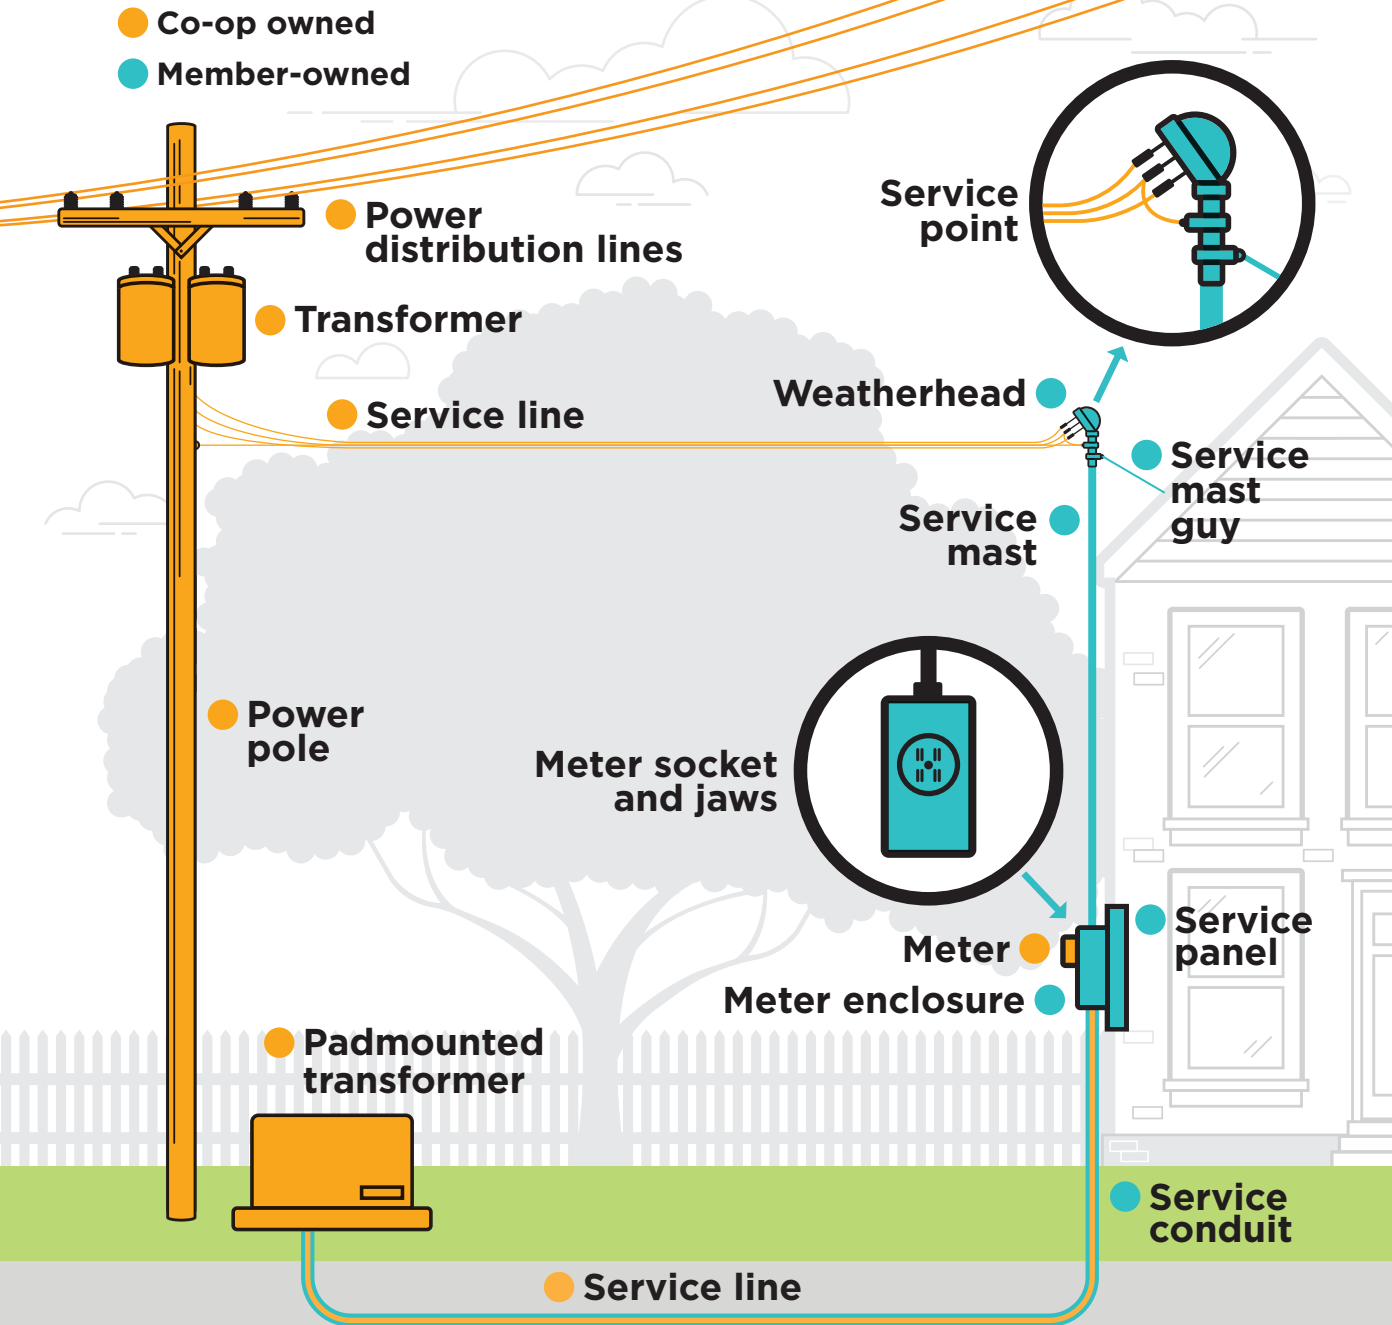

Who Owns What?

WCEC Owned Equipment vs Member-Owned Equipment

This graphic depicts equipment owned by the WCEC (in gold) and the member (in blue).

Note: This graphic depicts overhead and underground service. Please be aware of which type of service you receive at your home or business.